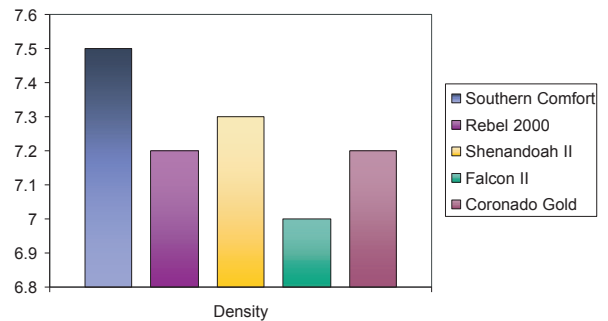

HEAT TOLERANT

SHADE TOLERANT

DROUGHT TOLERANT

FINE TEXTURE

QUICK FACTS

SOUTHERN COMFORT is a new tall fescue variety with numerous improvements. Due to its natural dark green color year round, **SOUTHERN COMFORT** keeps looking great with substantially less fertilizer. **SOUTHERN COMFORT** forms a dense lawn that helps crowd out unwanted weeds and unsightly grasses. Take comfort in using **SOUTHERN COMFORT** tall fescue and you will have the most attractive lawn in your area.

SELLING POINTS

-  FINE LEAF TEXTURE
-  A DARK GREEN COLOR
-  EXCELLENT DROUGHT TOLERANCE
-  GREAT SPRING DENSITY

TRIAL DATA

2000 NTEP Progress Report

SEEDING RATE

7-8 LBS/ 1,000 square feet

DEALER ADDRESS: