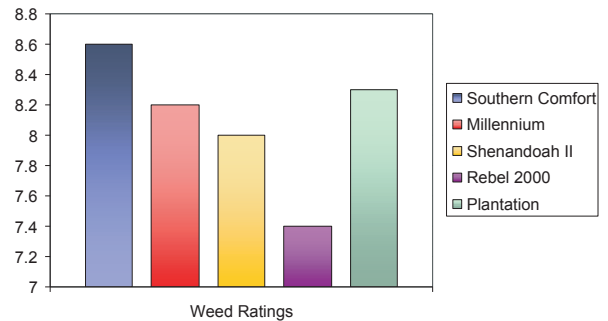

HEAT TOLERANT

SHADE TOLERANT

DROUGHT TOLERANT

FINE TEXTURE

QUICK FACTS

SOUTHERN COMFORT is a new tall fescue variety with numerous improvements. Due to its natural dark green color year round, **SOUTHERN COMFORT** keeps looking great with substantially less fertilizer. **SOUTHERN COMFORT** forms a dense lawn that helps crowd out unwanted weeds and unsightly grasses. Take comfort in using **SOUTHERN COMFORT** tall fescue and you will have the most attractive lawn in your area.

SELLING POINTS

-  FINE LEAF TEXTURE
-  A DARK GREEN COLOR
-  EXCELLENT DROUGHT TOLERANCE
-  GREAT SPRING DENSITY

TRIAL DATA

2000 NTEP Progress Report

SEEDING RATE

7-8 LBS/ 1,000 square feet

DEALER ADDRESS: