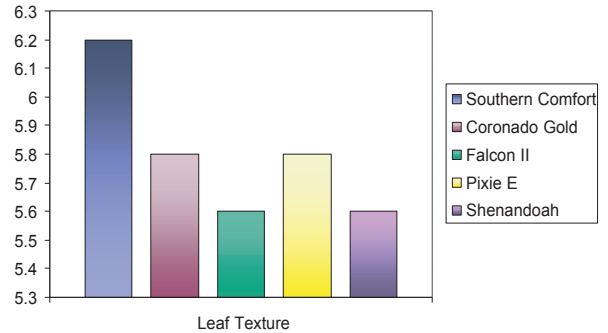

HEAT TOLERANT

SHADE TOLERANT

DROUGHT TOLERANT

FINE TEXTURE

QUICK FACTS

SOUTHERN COMFORT is a new tall fescue variety with numerous improvements. Due to its natural dark green color year round, **SOUTHERN COMFORT** keeps looking great with substantially less fertilizer. **SOUTHERN COMFORT** forms a dense lawn that helps crowd out unwanted weeds and unsightly grasses. Take comfort in using **SOUTHERN COMFORT** tall fescue and you will have the most attractive lawn in your area.

SELLING POINTS

-  FINE LEAF TEXTURE
-  A DARK GREEN COLOR
-  EXCELLENT DROUGHT TOLERANCE
-  GREAT SPRING DENSITY

TRIAL DATA

2000 NTEP Progress Report

SEEDING RATE

7-8 LBS/ 1,000 square feet

DEALER ADDRESS: